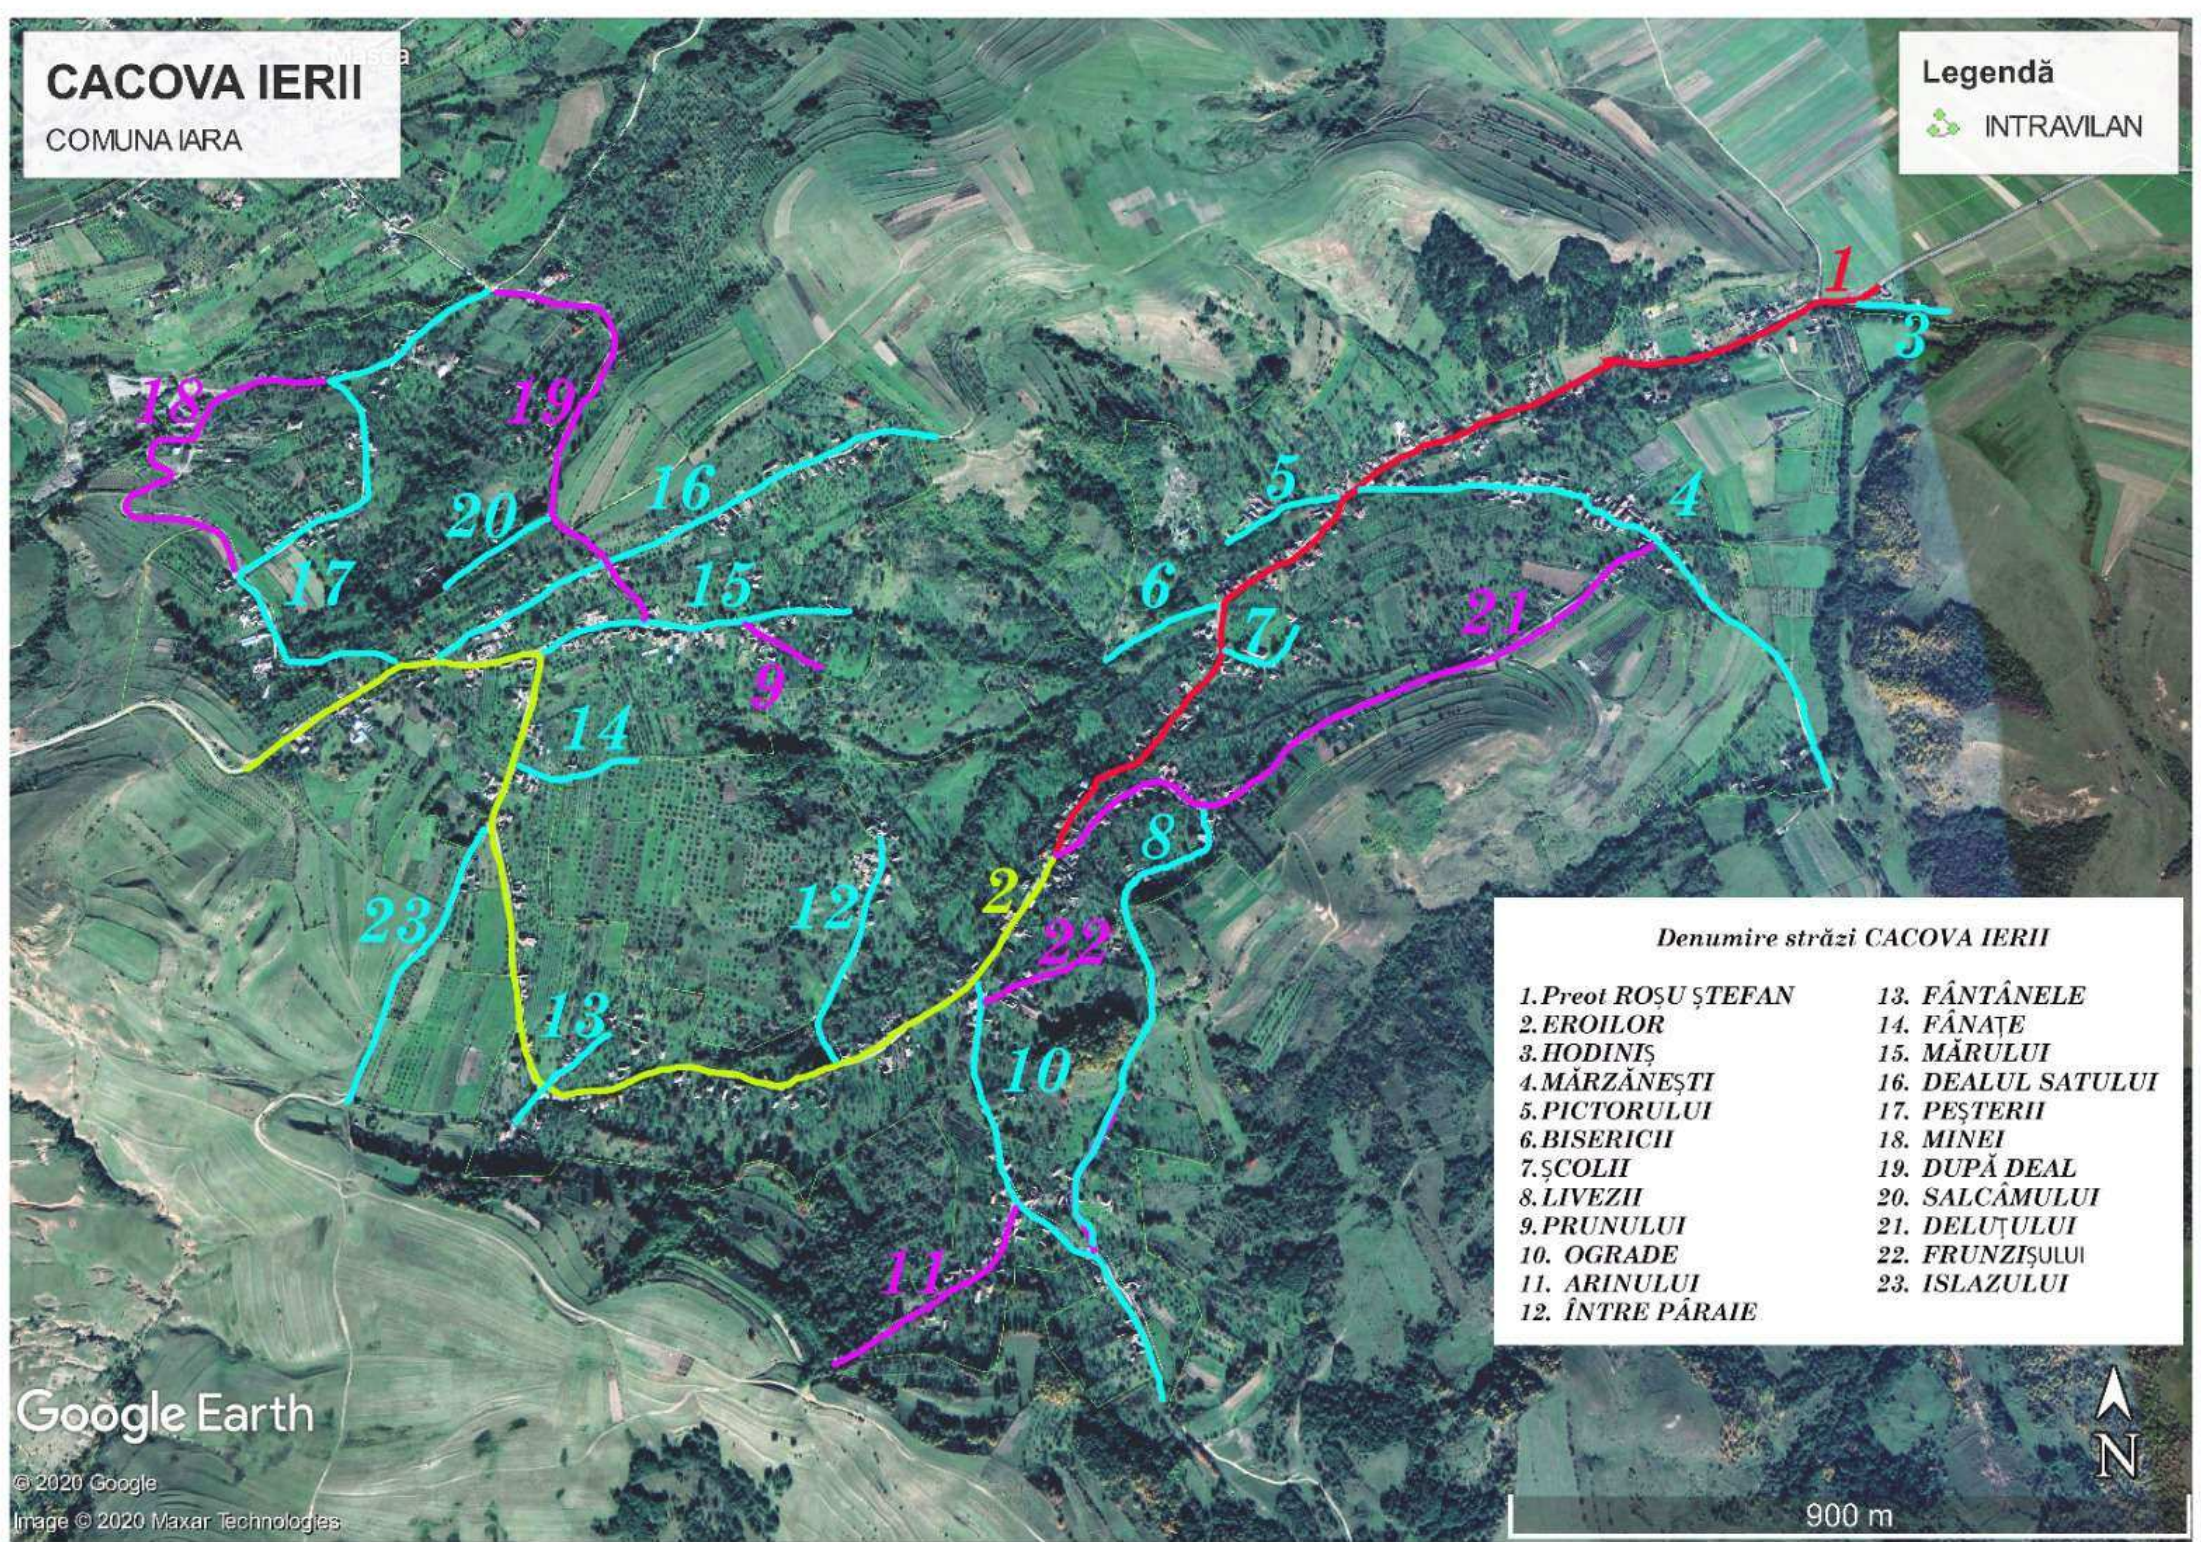

Google Earth

© 2020 Google

Image © 2020 Maxar Technologies

700 m

CACOVA IERII

COMUNA IARA

Legendă

 INTRAVILAN